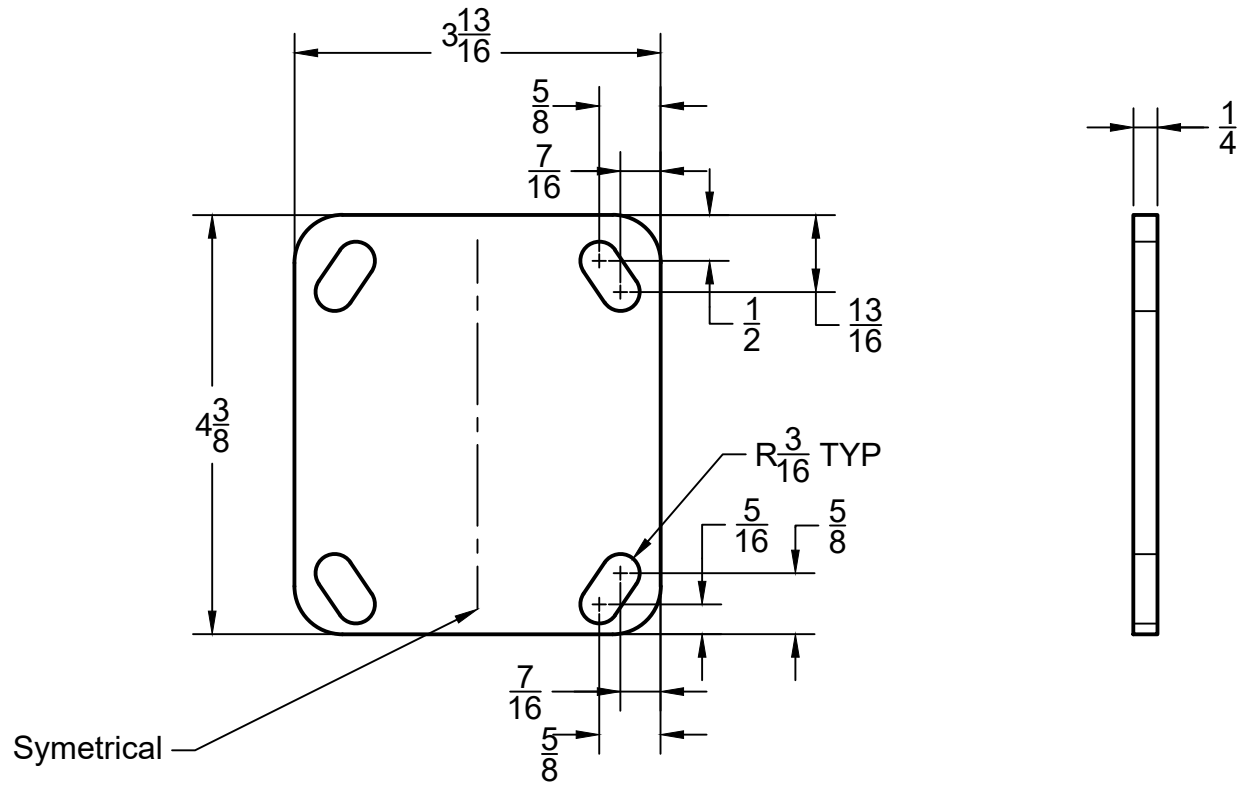

ALL DIMENSIONS IN INCHES

	PROJECT			
	<b>Isfeld</b>			
	TITLE			
	<b>Caster Spacer</b>			
APPROVED	SIZE	CODE	DWG NO	REV
CHECKED	A			
DRAWN J T	2021-01-11	SCALE 1:2	WEIGHT	SHEET 1/1